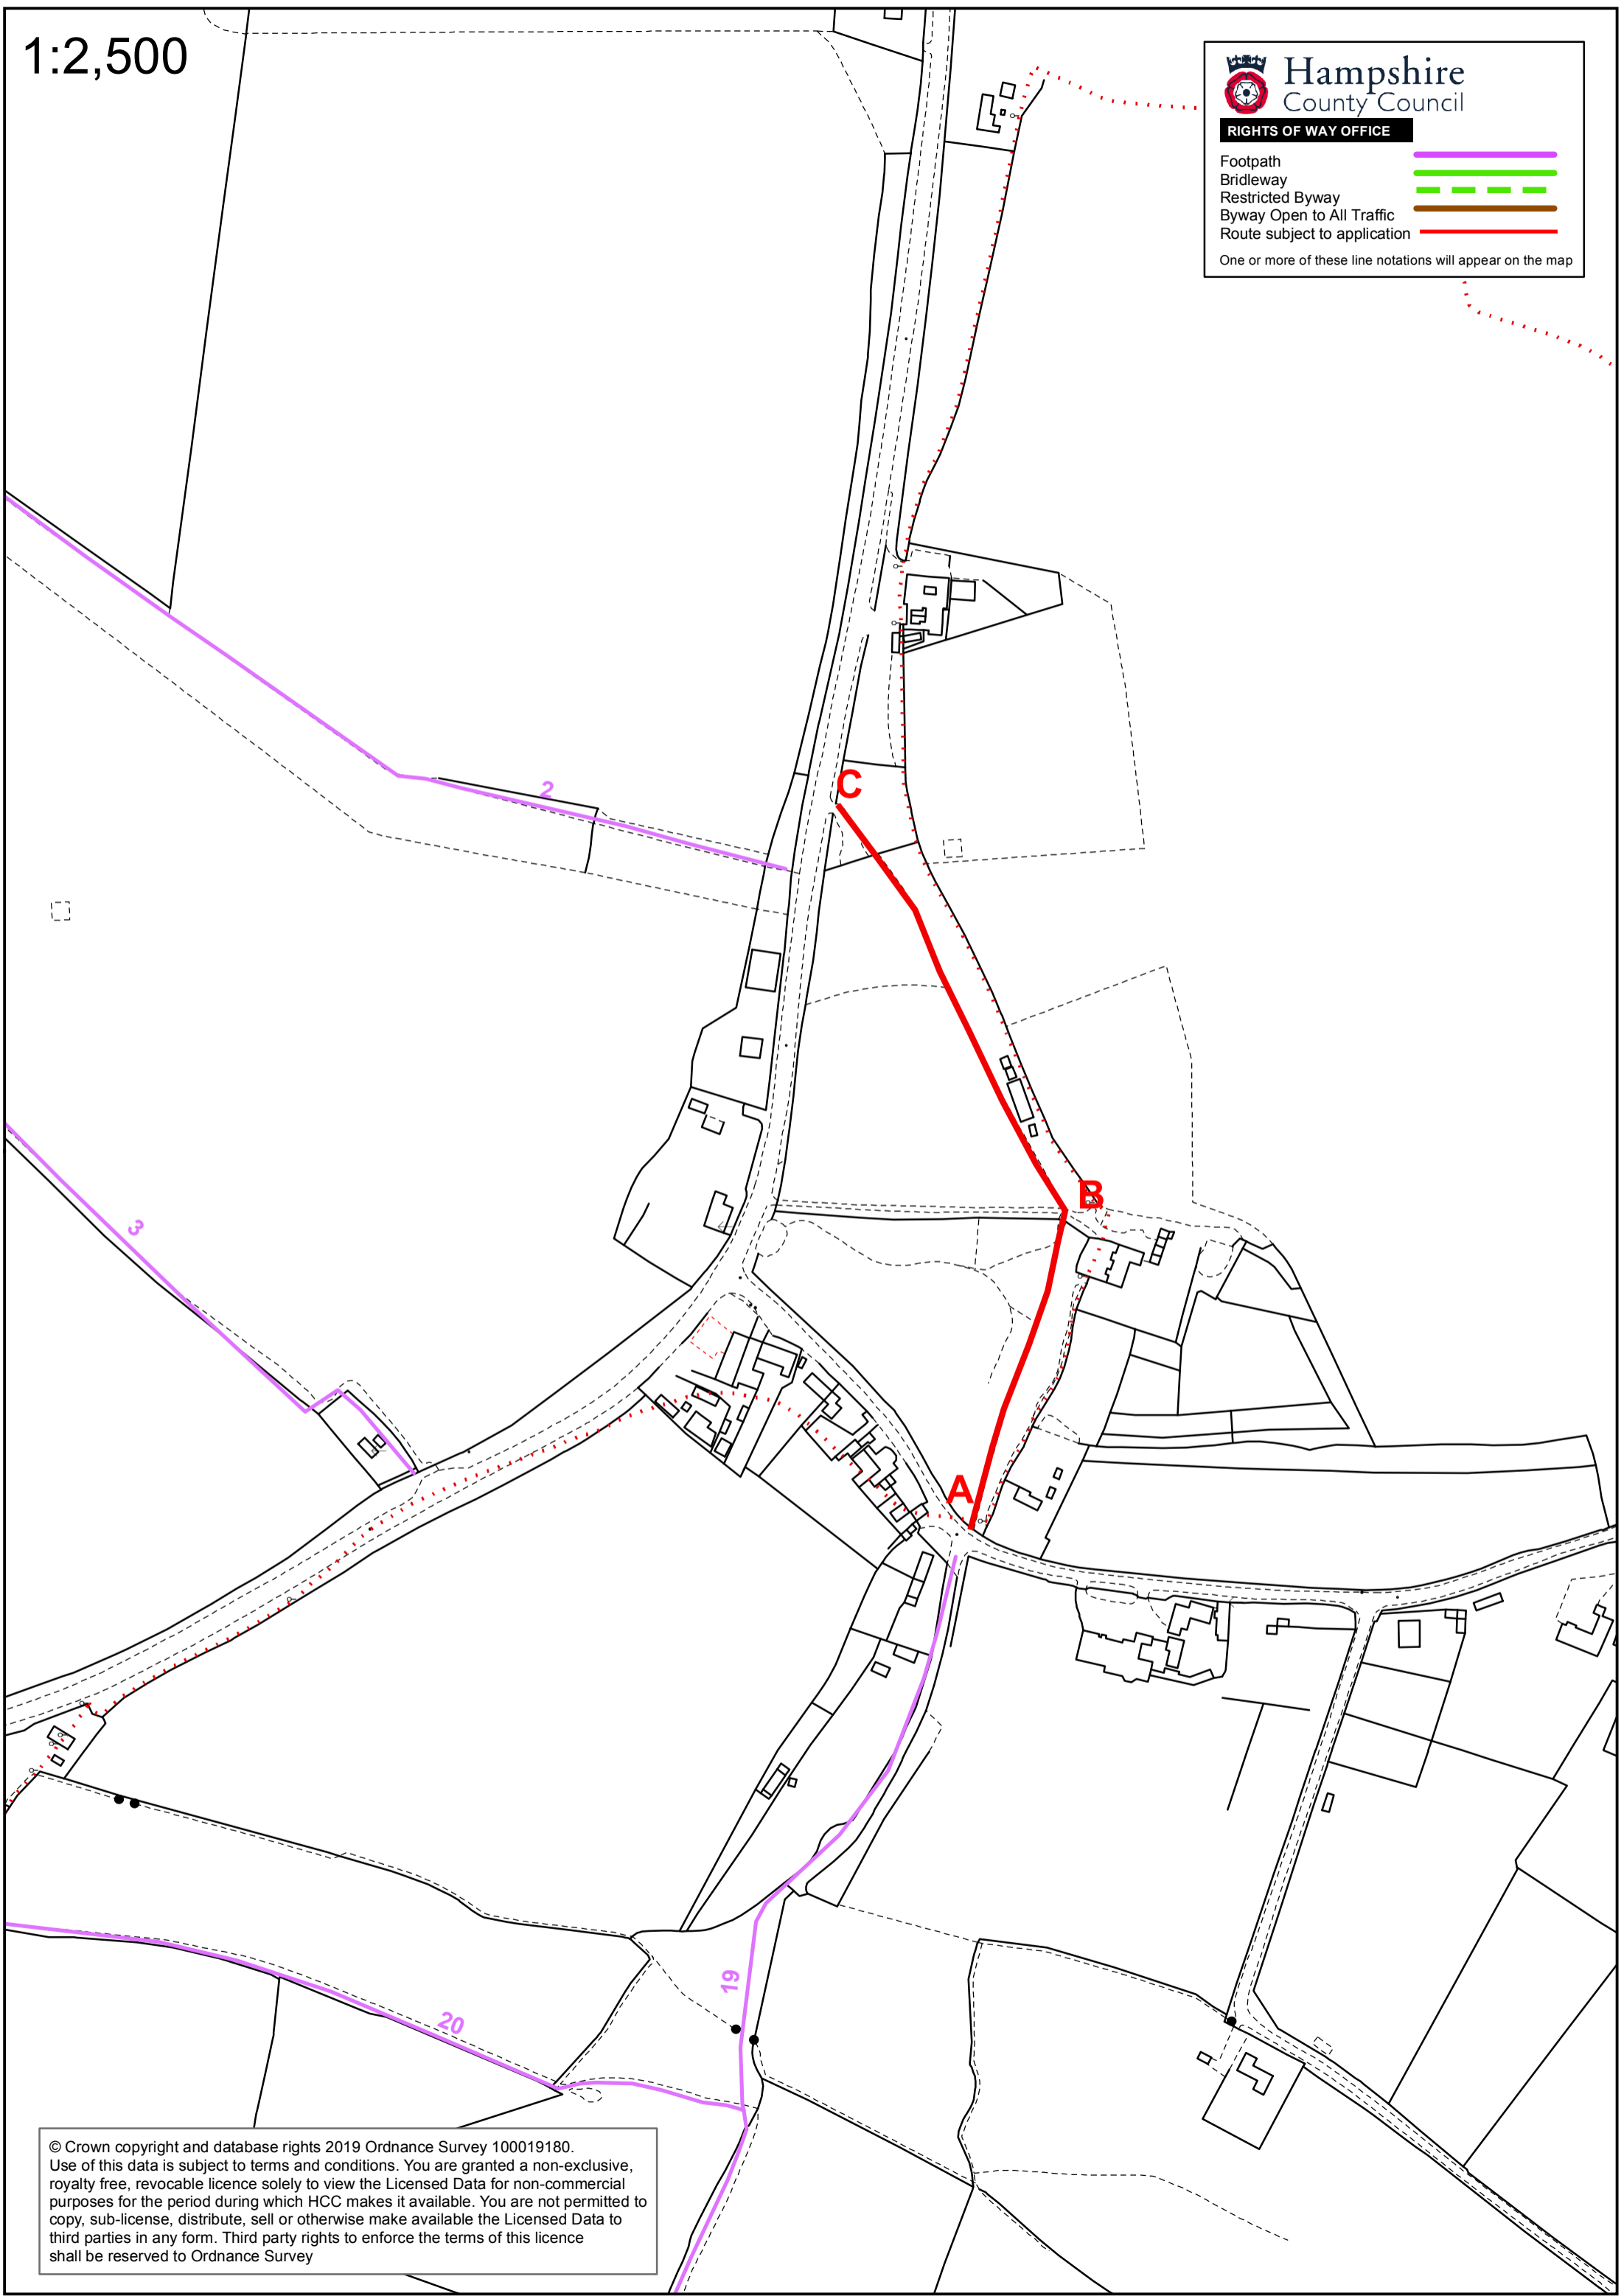

1:2,500

 Hampshire
County Council

RIGHTS OF WAY OFFICE

Footpath	
Bridleway	
Restricted Byway	
Byway Open to All Traffic	
Route subject to application	

One or more of these line notations will appear on the map

© Crown copyright and database rights 2019 Ordnance Survey 100019180.
Use of this data is subject to terms and conditions. You are granted a non-exclusive, royalty free, revocable licence solely to view the Licensed Data for non-commercial purposes for the period during which HCC makes it available. You are not permitted to copy, sub-license, distribute, sell or otherwise make available the Licensed Data to third parties in any form. Third party rights to enforce the terms of this licence shall be reserved to Ordnance Survey