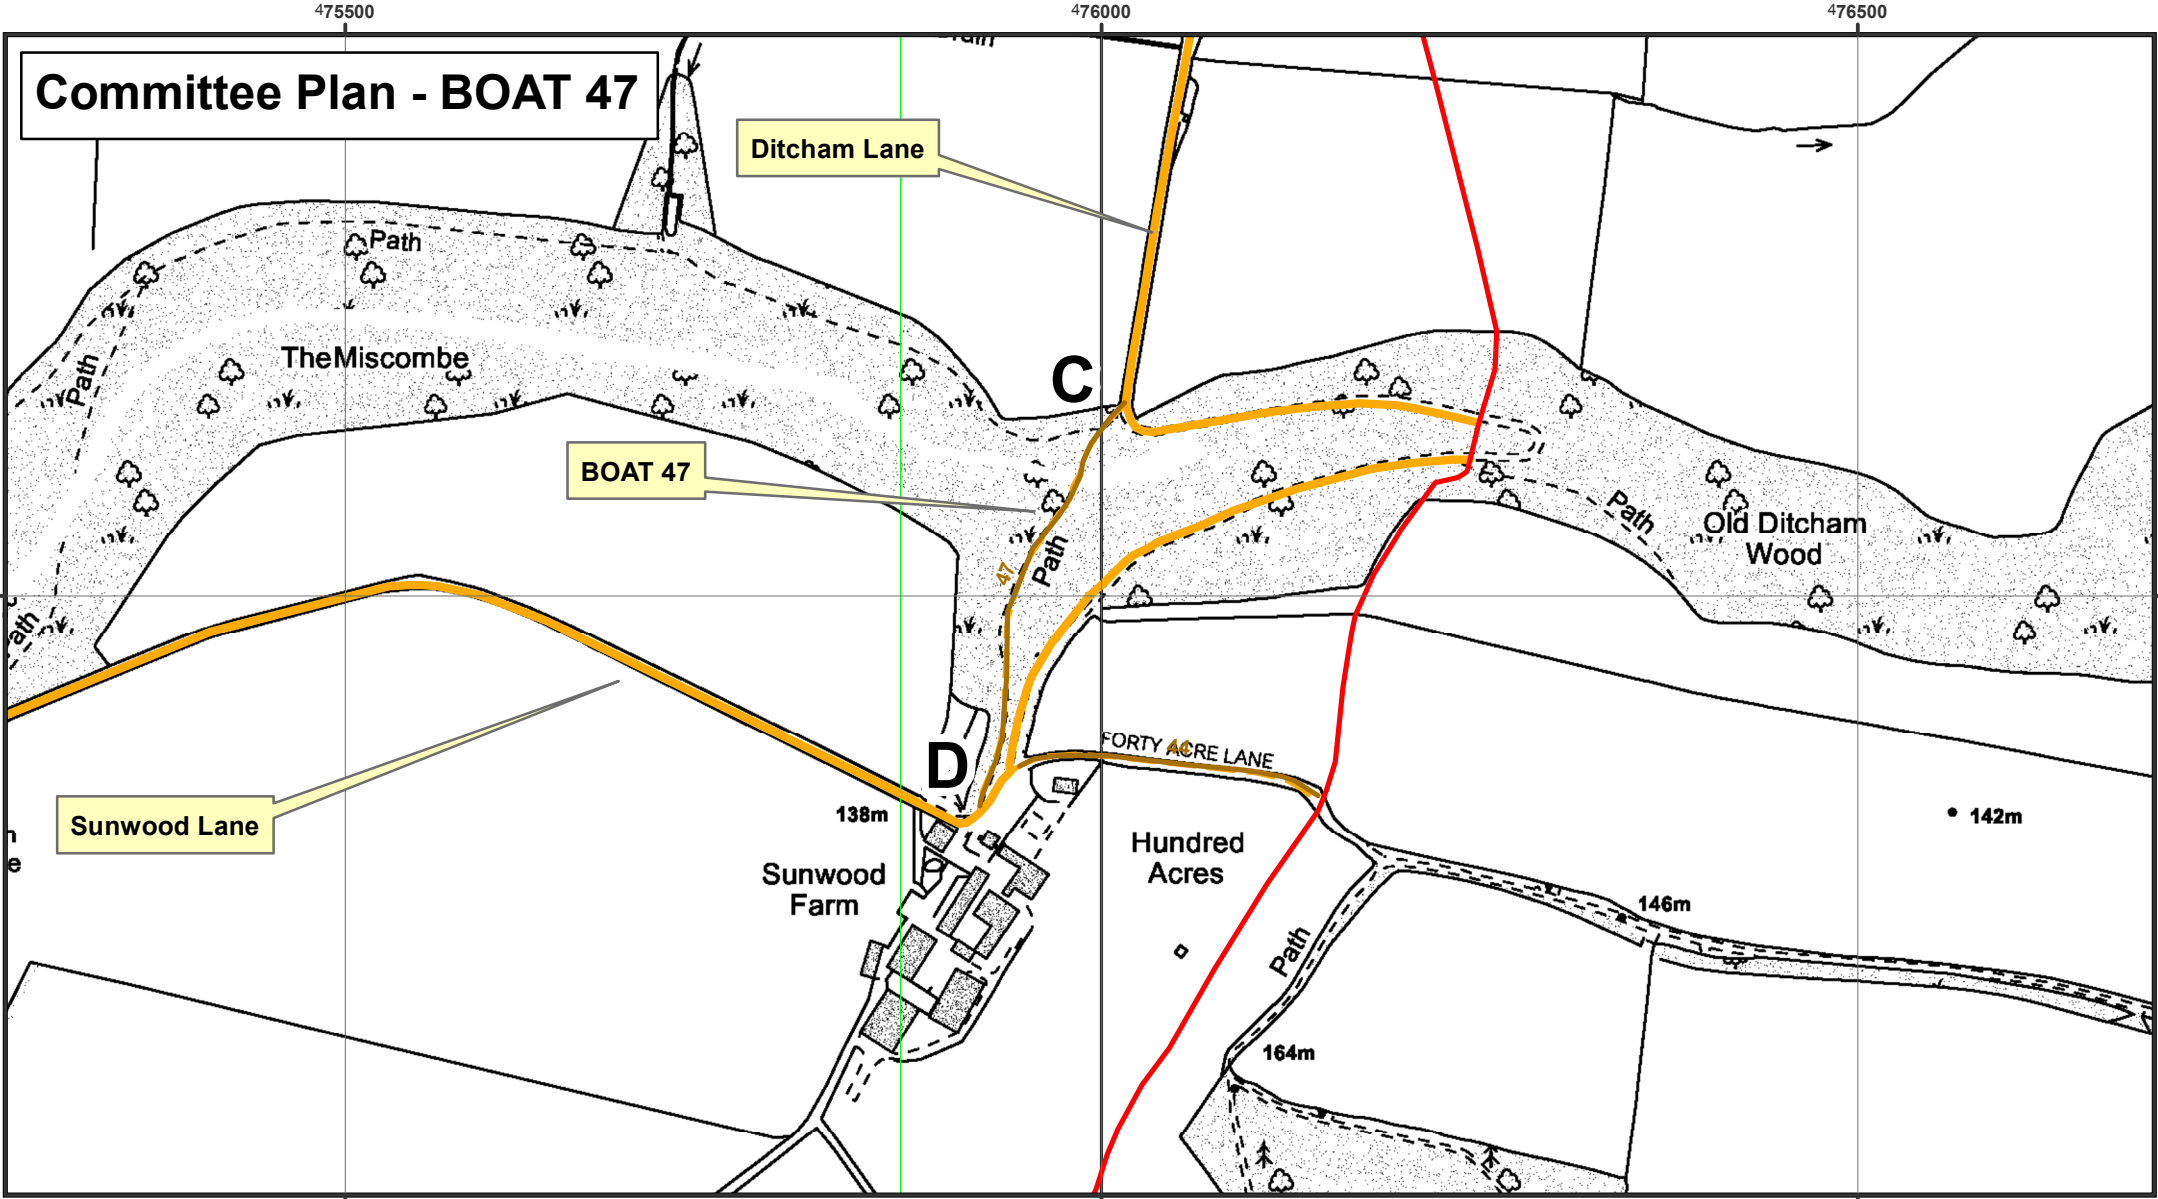

Committee Plan - BOAT 47

Sunwood Lane

Ditcham Lane

BOAT 47

C

D

FORTY ACRE LANE

Sunwood Farm

Hundred Acres

Old Ditcham Wood

LEGEND

- County Boundary
- Byway Open to All Traffic
- Unclassified Unmetalled Highway
- Unclassified Metalled Highway

Application for a Map Modification Order to record Buriton BOATs 19 & 47 as bridleways

Countryside Access Team
Culture, Communities & Business Services
Castle Avenue
Winchester, SO23 8UL

1:5,000

© Crown copyright and database rights 2019 Ordnance Survey [100019180]. You are permitted to use this data solely to enable you to respond to, or interact with, the organisation that provided you with the data. You are not permitted to copy, sub-licence, distribute or sell any of this data to third parties in any form.